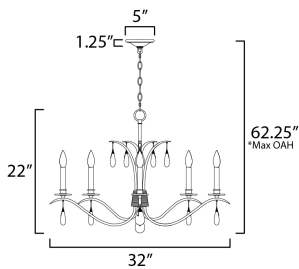

**PRODUCT DESCRIPTION**

Eliciting a vision of natural beauty, the Eden collection is abundant with hand-crafted details from fabrication to finish. Bunched at the center of the chandelier, a collector features hand-wound wiring that groups a set of gracefully swooping arms that extend outward and branch upward in biophilic form. This coiling detail also suspends crystal adornments from the chandelier frame. Finished in an antiqued Charcoal Gold Leaf, the collection infuses rustic charm and refined simplicity.

**MEASUREMENTS**

DIMENSION : 32" L x 32" W x 22" H  
 MAX OAH : 62.25" OAH  
 CANOPY : 5" W x 1.25" H x 5" L  
 HANGING WEIGHT : 3.77 lb

**LAMPING**

INPUT VOLTAGE : 120V  
 BULB : 5 x 60W Incandescent E12 Candelabra , 300W Total  
 BULB INCLUDED : (Not Included)  
 DIMMABLE : Y

\*max overall height

**FINISHES OPTION**

 Charcoal Gold Leaf (CHGL)

**MATERIAL**

Steel, Crystal

**RATINGS**

cETLus  
 Dry Location

**ADDITIONAL**