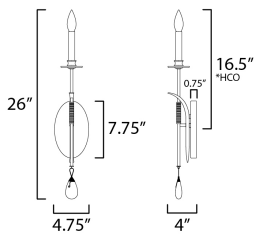

LAMPING

INPUT VOLTAGE : 120V
BULB : 1 x 60W Incandescent E12 Candelabra , 60W Total
BULB INCLUDED : (Not Included)
DIMMABLE : Y
LIGHTING_DIRECTION : Up