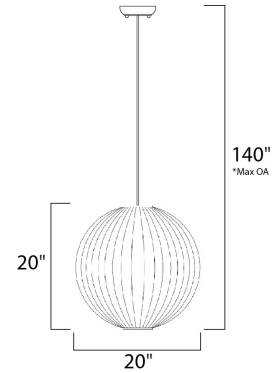

Lighting Your Life Since 1970

Product Specifications - 12406UDBK

Job Name:	Job Type:
Quantity:	Comments:

**12406UDBK**  
Norwood 1-Light Pendant

**Finish**  
Black

**Glass/Shade**

**Product Category**  
Single Pendant

**Lamping**

Number of Bulbs	1
Light Type	Fluorescent
Bulb Type	GU24
Max Bulb Wattage	18
Max Fixture Wattage	18
Rated Life	
Rated Lumens	±1,146
Color Temp	
Bulb(s)	Included
Light Up/Down	N/A
Beam Spread	N/A
CRI	N/A
Photo Cell Included	N/A
Ballast/Driver/Transformer	No
Dimmable	N/A

**Measurements**

Width	20.00"
Height	20.00"
Length	20.00"
Extension	N/A
Back Plate Width	N/A
Back Plate Height	N/A
HCO	N/A
Min Overall Height	0.00"
Max Overall Height	140.00"
Hanging Weight	2.18 lbs
Height Adjustable	N/A
Slope	120°
Chain Length	N/A
Wire Length	N/A
Canopy Width	N/A
Canopy Height	N/A
Canopy Length	N/A

**Shipping**

Carton Weight	6.75 lbs
Carton Width	20"
Carton Height	20"
Carton Length	20"
Carton Cubic Feet	4.87
Master Pack	1
Master Pack Weight	N/A
Master Pack Width	N/A
Master Pack Height	N/A
Master Pack Length	N/A
Master Cubic Feet	N/A
UPS Shippable	Yes