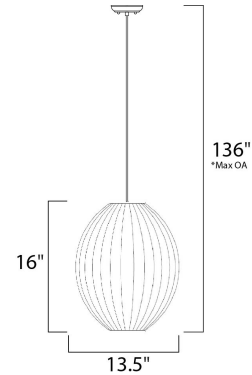

Lighting Your Life Since 1970

Product Specifications - 12402UDBK

Job Name:	Job Type:
Quantity:	Comments:

12402UDBK
Norwood 1-Light Pendant

Finish
Black

Glass/Shade

Product Category
Single Pendant

Lamping

Number of Bulbs	1
Light Type	Fluorescent
Bulb Type	GU24
Max Bulb Wattage	18
Max Fixture Wattage	18
Rated Life	
Rated Lumens	±1,164
Color Temp	
Bulb(s)	Included
Light Up/Down	N/A
Beam Spread	N/A
CRI	N/A
Photo Cell Included	N/A
Ballast/Driver/Transformer	No
Dimmable	N/A

Measurements

Width	13.50"
Height	16.00"
Length	13.50"
Extension	N/A
Back Plate Width	N/A
Back Plate Height	N/A
HCO	N/A
Min Overall Height	0.00"
Max Overall Height	136.00"
Hanging Weight	1.54 lbs
Height Adjustable	N/A
Slope	120°
Chain Length	N/A
Wire Length	N/A
Canopy Width	N/A
Canopy Height	N/A
Canopy Length	N/A

Shipping

Carton Weight	4.31 lbs
Carton Width	15"
Carton Height	17"
Carton Length	15"
Carton Cubic Feet	2.03
Master Pack	1
Master Pack Weight	N/A
Master Pack Width	N/A
Master Pack Height	N/A
Master Pack Length	N/A
Master Cubic Feet	N/A
UPS Shippable	Yes