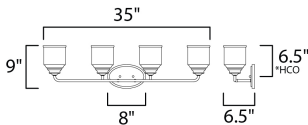

LAMPING

INPUT VOLTAGE : 120V
BULB : 4 x 60W Incandescent E26 Medium , 240W Total
BULB INCLUDED : (Not Included)
LIGHTING_DIRECTION : Up/Down