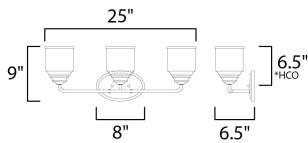

LAMPING

INPUT VOLTAGE : 120V
BULB : 3 x 60W Incandescent E26 Medium , 180W Total
BULB INCLUDED : (Not Included)
LIGHTING_DIRECTION : Up/Down