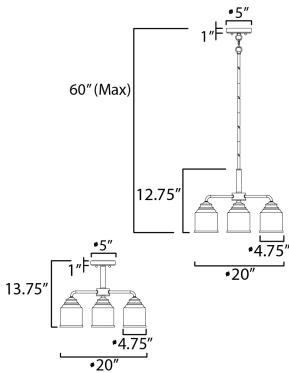

PRODUCT DESCRIPTION

A modest frame of steel tubing gently bends to support a cluster of Clear Seedy bell-shaped glass. Similarly the bobeches and other metal accents echo that traditional bell shape creating an instant classic. An easy choice with transitional appeal, choose from a variety of complimentary finishes including matte Black, Heritage Brass or Satin Nickel.

MEASUREMENTS

DIMENSION : 20" L x 20" W x 13.75" H
 MAX OAH : 60" OAH
 CANOPY : 5" W x 1" H x 5" L
 HANGING WEIGHT : 5.29 lb

LAMPING

INPUT VOLTAGE : 120V
 BULB : 3 x 60W Incandescent E26 Medium , 180W Total
 BULB INCLUDED : (Not Included)