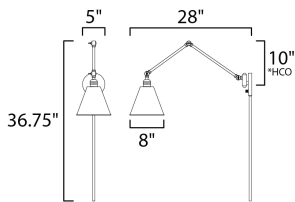

PRODUCT DESCRIPTION

Direct the light exactly where you want it using the articulated arms and metal shades of the Library series. At the backplate, the arm pivots left/right and up/down to direct the light. Additional articulated arms angle the shade or extend/contract the distance of the light source from the wall. Available in Polished Nickel, Black and Heritage Brass finishes, the Library collection evokes industrial era classicism perfect for use as a task light or accent light. Complimentary table and floor lamps complete the collection.

MEASUREMENTS

DIMENSION : 8" W x 36.75" H x 28" Ext
MAX OAH : 5" W x 5" H
HANGING WEIGHT : 4.18 lb

LAMPING

INPUT VOLTAGE : 120V
BULB : 1 x 100W Incandescent E26 Medium , 100W Total
BULB INCLUDED : (Not Included)
DIMMABLE : High Low Switch
LIGHTING_DIRECTION : Directional