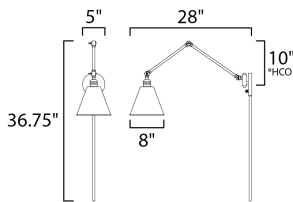

PRODUCT DESCRIPTION

Direct the light exactly where you want it using the articulated arms and metal shades of the Library series. At the backplate, the arm pivots left/right and up/down to direct the light. Additional articulated arms angle the shade or extend/contract the distance of the light source from the wall. Available in Polished Nickel, Black and Heritage Brass finishes, the Library collection evokes industrial era classicism perfect for use as a task light or accent light. Complimentary table and floor lamps complete the collection.

MEASUREMENTS

DIMENSION : 8" W x 36.75" H x 28" Ext
MAX OAH : 5" W x 5" H
HANGING WEIGHT : 4.18 lb

LAMPING

INPUT VOLTAGE : 120V
BULB : 1 x 100W Incandescent E26 Medium , 100W Total
BULB INCLUDED : (Not Included)
DIMMABLE : High Low Switch
LIGHTING_DIRECTION : Directional