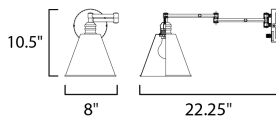

MEASUREMENTS

DIMENSION : 8" W x 10.5" H x 21.5" Ext
 MAX OAH : 5.13" W x 5.13" H
 HANGING WEIGHT : 2.23 lb

LAMPING

INPUT VOLTAGE : 120V
 BULB : 1 x 60W Incandescent E26 Medium , 60W Total
 BULB INCLUDED : (Not Included)
 DIMMABLE : Y
 LIGHTING_DIRECTION : Down