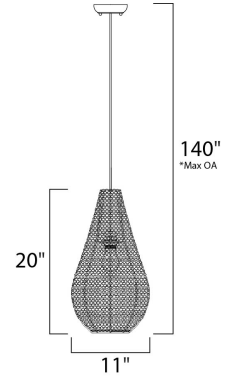

Lighting Your Life Since 1970

Product Specifications - 12198CP

Job Name:	Job Type:
Quantity:	Comments:

12198CP
Twisp 1-Light Pendant

Finish
Copper

Glass/Shade

Product Category
Single Pendant

Lamping

Measurements

Width	11.00"
Height	20.00"
Length	11.00"
Extension	N/A
Back Plate Width	N/A
Back Plate Height	N/A
HCO	N/A
Min Overall Height	0.00"
Max Overall Height	140.00"
Hanging Weight	4.14 lbs
Height Adjustable	N/A
Slope	120°
Chain Length	N/A
Wire Length	N/A
Canopy Width	N/A
Canopy Height	N/A
Canopy Length	N/A

Shipping

Carton Weight	6.73 lbs
Carton Width	12"
Carton Height	21"
Carton Length	12"
Carton Cubic Feet	1.68
Master Pack	1
Master Pack Weight	N/A
Master Pack Width	N/A
Master Pack Height	N/A
Master Pack Length	N/A
Master Cubic Feet	N/A
UPS Shippable	Yes