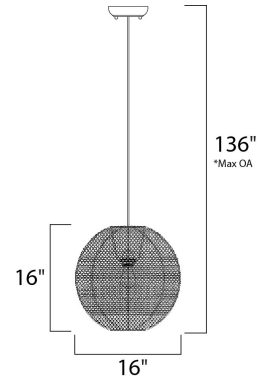

Lighting Your Life Since 1970

Product Specifications - 12194CP

Job Name:	Job Type:
Quantity:	Comments:

12194CP
Twisp 1-Light Pendant

Finish
Copper

Glass/Shade

Product Category
Single Pendant

Lamping

Measurements

Width	16.00"
Height	16.00"
Length	16.00"
Extension	N/A
Back Plate Width	N/A
Back Plate Height	N/A
HCO	N/A
Min Overall Height	0.00"
Max Overall Height	136.00"
Hanging Weight	4.40 lbs
Height Adjustable	N/A
Slope	120°
Chain Length	N/A
Wire Length	N/A
Canopy Width	N/A
Canopy Height	N/A
Canopy Length	N/A

Shipping

Carton Weight	6.60 lbs
Carton Width	16"
Carton Height	11"
Carton Length	17"
Carton Cubic Feet	1.66
Master Pack	1
Master Pack Weight	N/A
Master Pack Width	N/A
Master Pack Height	N/A
Master Pack Length	N/A
Master Cubic Feet	N/A
UPS Shippable	Yes