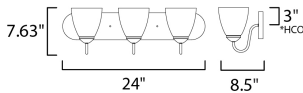

LAMPING

INPUT VOLTAGE : 120V
BULB : 3 x 60W Incandescent E26 Medium , 180W Total
BULB INCLUDED : (Not Included)
DIMMABLE : Y
LIGHTING_DIRECTION : Up / Down