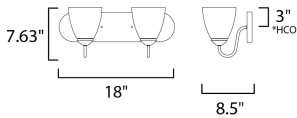

LAMPING

INPUT VOLTAGE : 120V
BULB : 2 x 60W Incandescent E26 Medium , 120W Total
BULB INCLUDED : (Not Included)
DIMMABLE : Y
LIGHTING_DIRECTION : Up / Down