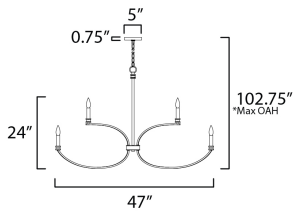

**MEASUREMENTS**

DIMENSION : 48" W x 24" H  
 CANOPY : 5" W x 0.75" H x 5" L  
 HANGING WEIGHT : 9.26 lb

**LAMPING**

INPUT VOLTAGE : 120V  
 BULB : 8 x 60W Incandescent E12 Candelabra , 480W Total  
 BULB INCLUDED : (Not Included)  
 DIMMABLE :