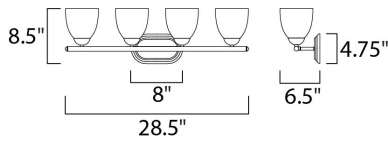

PRODUCT DESCRIPTION

This transitional design works in any style home. Intersecting, rectangular tubing finished in your choice of Satin Nickel or Oil Rubbed Bronze gently curves to support simple line Frost glass shades.

MEASUREMENTS

DIMENSION : 28.5" W x 8.5" H x 6.5" Ext
 BACK PLATE : 8" W x 4.75" H
 HANGING WEIGHT : 2.4 lb

LAMPING

INPUT VOLTAGE : 120V
 LUMENS : 0 Rated
 BULB : 4 x 60W Incandescent E26 Medium , 240W Total
 BULB INCLUDED : (Not Included)
 DIMMABLE : Yes