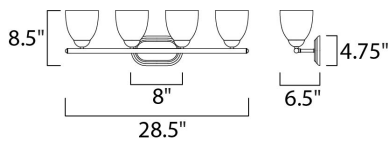

**PRODUCT DESCRIPTION**

This transitional design works in any style home. Intersecting, rectangular tubing finished in your choice of Satin Nickel or Oil Rubbed Bronze gently curves to support simple line Frost glass shades.

**MEASUREMENTS**

DIMENSION : 28.5" W x 8.5" H x 6.5" Ext  
 BACK PLATE : 8" W x 4.75" H  
 HANGING WEIGHT : 2.4 lb

**LAMPING**

INPUT VOLTAGE : 120V  
 LUMENS : 0 Rated  
 BULB : 4 x 60W Incandescent E26 Medium , 240W Total  
 BULB INCLUDED : (Not Included)  
 DIMMABLE : Yes