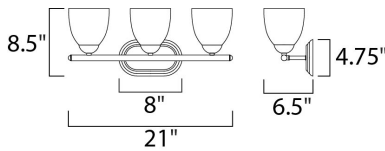

PRODUCT DESCRIPTION

This transitional design works in any style home. Intersecting, rectangular tubing finished in your choice of Satin Nickel or Oil Rubbed Bronze gently curves to support simple line Frost glass shades.

MEASUREMENTS

DIMENSION : 21" W x 8.5" H x 6.5" Ext
 BACK PLATE : 8" W x 4.75" H
 HANGING WEIGHT : 1.7 lb

LAMPING

INPUT VOLTAGE : 120V
 LUMENS : 0 Rated
 BULB : 3 x 60W Incandescent E26 Medium , 180W Total
 BULB INCLUDED : (Not Included)
 DIMMABLE : Yes