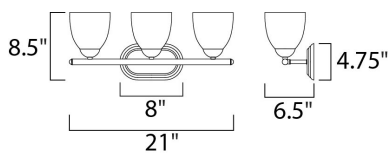

PRODUCT DESCRIPTION

This transitional design works in any style home. Intersecting, rectangular tubing finished in your choice of Satin Nickel or Oil Rubbed Bronze gently curves to support simple line Frost glass shades.

MEASUREMENTS

DIMENSION : 21" W x 8.5" H x 6.5" Ext
 BACK PLATE : 8" W x 4.75" H
 HANGING WEIGHT : 1.7 lb

LAMPING

INPUT VOLTAGE : 120V
 LUMENS : 0 Rated
 BULB : 3 x 60W Incandescent E26 Medium , 180W Total
 BULB INCLUDED : (Not Included)
 DIMMABLE : Yes