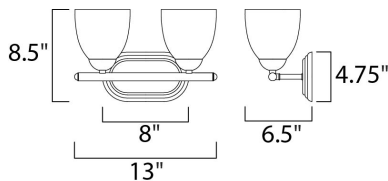

PRODUCT DESCRIPTION

This transitional design works in any style home. Intersecting, rectangular tubing finished in your choice of Satin Nickel or Oil Rubbed Bronze gently curves to support simple line Frost glass shades.

MEASUREMENTS

DIMENSION : 13" W x 8.5" H x 6.5" Ext
 BACK PLATE : 8" W x 4.75" H
 HANGING WEIGHT : 1.3 lb

LAMPING

INPUT VOLTAGE : 120V
 LUMENS : 0 Rated
 BULB : 2 x 60W Incandescent E26 Medium , 120W Total
 BULB INCLUDED : (Not Included)
 DIMMABLE : Yes