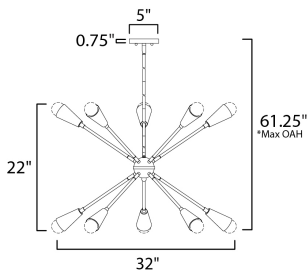

PRODUCT DESCRIPTION

A classic mid-century look, the Lovell collection features two sizes of sputnik chandeliers and streamlined sconces perfect for bath vanity applications. Available in a Black/Satin Brass finish combination. Light bulbs nest inside the metal cones to become an element of the design.

*max overall height

MEASUREMENTS

- DIMENSION : 32" W x 22" H
- MAX OAH : 61.25" OAH
- CANOPY : 5" W x 0.75" H
- HANGING WEIGHT : 10.19 lb

LAMPING

- INPUT VOLTAGE : 120V
- LUMENS : 9,000 Rated (6,300 Del.)
- BULB : 1 x 9W LED E26 Medium , 90W Total
- BULB INCLUDED : (Integrated)
- DIMMABLE : Y
- CRI : 90 CRI
- COLOR_TEMP : 3000K

FINISHES OPTION

Black / Satin Brass

MATERIAL

Steel

RATINGS

ULDry Location
JA8 Bulb In

ADDITIONAL

SLOPE: 60
OPERATING TEMPERATURE:
-20°C (-4°F), 40°C (104°F)