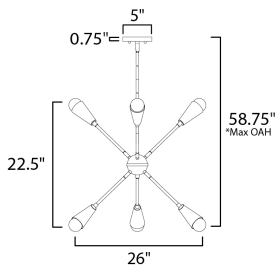

PRODUCT DESCRIPTION

A classic mid-century look, the Lovell collection features two sizes of sputnik chandeliers and streamlined sconces perfect for bath vanity applications. Available in a Black/Satin Brass finish combination. Light bulbs nest inside the metal cones to become an element of the design.

*max overall height

MEASUREMENTS

- DIMENSION : 26" W x 22.5" H
- MAX OAH : 58.75" OAH
- CANOPY : 5" W x 0.75" H
- HANGING WEIGHT : 5.18 lb

LAMPING

- INPUT VOLTAGE : 120V
- LUMENS : 5,400 Rated (3,780 Del.)
- BULB : 6 x 9W Incandescent E26 Medium , 54W Total
- BULB INCLUDED : (Integrated)
- DIMMABLE : Y
- CRI : 90 CRI
- COLOR_TEMP : 3000K