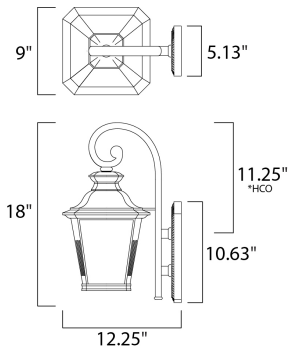

PRODUCT DESCRIPTION

Knoxville is an updated take on the traditional lantern style. Finished in Bronze and with the option of Clear or Frosted glass, our Incandescent version is sure to wow.

MEASUREMENTS

DIMENSION : 9" W x 18.5" H x 12.25" Ext
BACK PLATE : 5.25" W x 10.5" H x 11.25" HCO
HANGING WEIGHT : 5.81 lb

LAMPING

INPUT VOLTAGE : 120V
LUMENS : 0 Rated
BULB : 1 x 60W Incandescent E26 Medium , 60W Total
BULB INCLUDED : (Not Included)
DIMMABLE :

FINISHES OPTION

Bronze

GLASS

Frosted Seedy FS

MATERIAL

Die Cast Aluminum, Glass

RATINGS

cETLus
Wet Location

ADDITIONAL

OPERATING TEMPERATURE:
-20°C (-4°F), 40°C (104°F)

Always consult a qualified electrician before installing any lighting product.