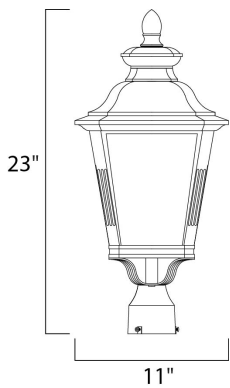

**PRODUCT DESCRIPTION**

Knoxville is an updated take on the traditional lantern style. Finished in Bronze and with the option of Clear or Frosted glass, our Incandescent version is sure to wow.

**MEASUREMENTS**

DIMENSION : 11" L x 11" W x 23" H  
 HANGING WEIGHT : 6.18 lb

**LAMPING**

INPUT VOLTAGE : 120V  
 LUMENS : 0 Rated  
 BULB : 1 x 60W Incandescent E26 Medium , 60W Total  
 BULB INCLUDED : (Not Included)  
 DIMMABLE : Yes