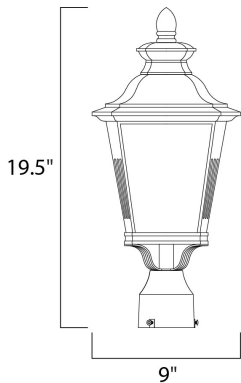

PRODUCT DESCRIPTION

Knoxville is an updated take on the traditional lantern style. Finished in Bronze and with the option of Clear or Frosted glass, our Incandescent version is sure to wow.

MEASUREMENTS

DIMENSION : 9" L x 9" W x 19.5" H
 HANGING WEIGHT : 4.11 lb

LAMPING

INPUT VOLTAGE : 120V
 LUMENS : 0 Rated
 BULB : 1 x 60W Incandescent E26 Medium , 60W Total
 BULB INCLUDED : (Not Included)
 DIMMABLE : Yes