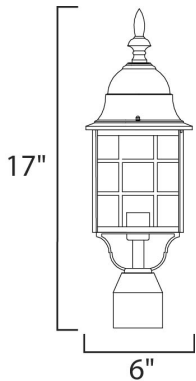

Die Cast Aluminum

**RATINGS**

Wet Location  
Dimmable

**ADDITIONAL**

INSTALL UP/DOWN:  
RATED LIFE 2500 Hours  
OPERATING TEMPERATURE:  
-20°C (-4°F), 40°C (104°F)

**MEASUREMENTS**

DIMENSION : 6." W x 17." H  
HANGING WEIGHT : 3.01 lb