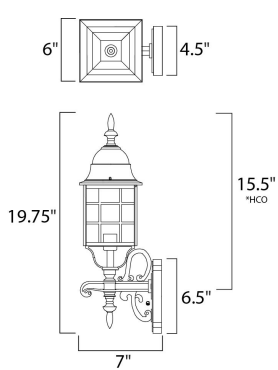

MEASUREMENTS

DIMENSION : 6." W x 19.75" H x 7." Ext
BACK PLATE : 4.5" W x 6.5" H x 15.5" HCO
HANGING WEIGHT : 3.3 lb

LAMPING

INPUT VOLTAGE : 120V
LUMENS : 1,150 Rated (0 Del.)
BULB : 1 x 60W (NOT INCLUDED), 60W Total
DIMMABLE : Dimmable

Always consult a qualified electrician before installing any lighting product.