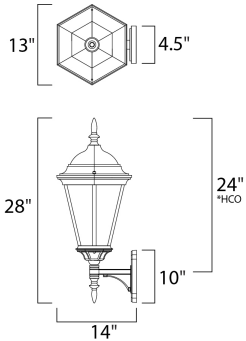

PRODUCT DESCRIPTION

Westlake is a transitional style from Maxim Lighting International in Black, Rust Patina, Empire Bronze, or White finish.

MEASUREMENTS

DIMENSION : 13." W x 28." H x 14." Ext
BACK PLATE : 4.5" W x 10." H x 24." HCO
HANGING WEIGHT : 7.7 lb

LAMPING

LUMENS : 2,016 Rated (0 Del.)
BULB : 3 x 40W 120W Total
DIMMABLE : Dimmable
COLOR_TEMP : 2700K

FINISHES OPTION

Black BK

GLASS

Clear CL

MATERIAL

Die Cast Aluminum

RATINGS

Wet Location
Dimmable

ADDITIONAL

INSTALL UP/DOWN:
RATED LIFE 1500 Hours
OPERATING TEMPERATURE:
-20°C (-4°F), 40°C (104°F)

Always consult a qualified electrician before installing any lighting product.