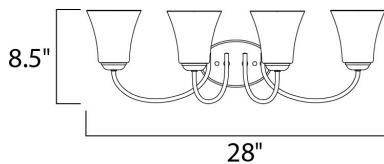

MEASUREMENTS

DIMENSION : 28" W x 8.5" H x 7" Ext
 BACK PLATE : 7" W x 4.5" H
 HANGING WEIGHT : 6.25 lb

LAMPING

INPUT VOLTAGE : 120V
 LUMENS : 0 Rated
 BULB : 4 x 60W Incandescent E26 Medium , 240W Total
 BULB INCLUDED : (Not Included)
 DIMMABLE : Yes