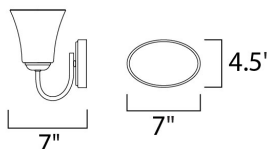

MEASUREMENTS

DIMENSION : 28" W x 8.5" H x 7" Ext
 BACK PLATE : 7" W x 4.5" H
 HANGING WEIGHT : 6.25 lb

LAMPING

INPUT VOLTAGE : 120V
 LUMENS : 0 Rated
 BULB : 4 x 60W Incandescent E26 Medium , 240W Total
 BULB INCLUDED : (Not Included)
 DIMMABLE : Yes