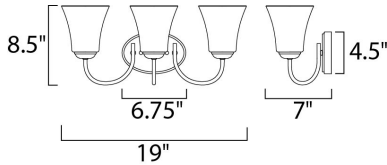

**MEASUREMENTS**

DIMENSION : 19" W x 8.5" H x 7" Ext  
 BACK PLATE : 6.75" W x 4.5" H  
 HANGING WEIGHT : 3.74 lb

**LAMPING**

INPUT VOLTAGE : 120V  
 LUMENS : 0 Rated  
 BULB : 3 x 60W Incandescent E26 Medium , 180W Total  
 BULB INCLUDED : (Not Included)  
 DIMMABLE : Yes