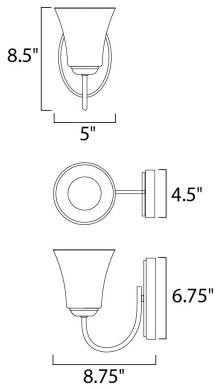

PRODUCT DESCRIPTION

Modern style at a competitive price will make this collection the next builder standard. Tall profile Frost glass shades adorn a minimalistic frame in your choice of Satin Nickel or Oil Rubbed Bronze.

MEASUREMENTS

DIMENSION : 5" W x 8.5" H x 8.75" Ext
 BACK PLATE : 4.5" W x 6.75" H
 HANGING WEIGHT : 1.5 lb

LAMPING

INPUT VOLTAGE : 120V
 LUMENS : 0 Rated
 BULB : 1 x 60W Incandescent E26 Medium , 60W Total
 BULB INCLUDED : (Not Included)
 DIMMABLE : Yes