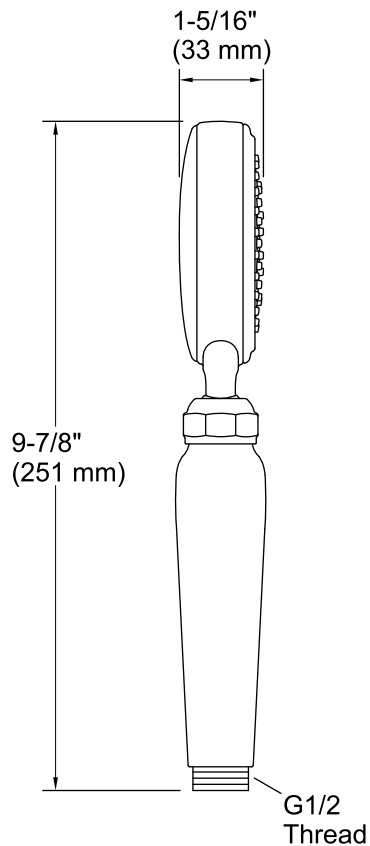

Features

- Air-induction technology maximizes the air/water mix for a powerful, even flow.
- Optimized sprayface with 48 nozzles delivers a more focused coverage.
- Ergonomic sprayhead pivots to allow precise adjustment for targeted hydromassage.
- MasterClean™ sprayface is easy to clean.
- 1.75 gal/min (6.6 l/min) maximum flow rate.
- Requires K-8593 or K-9514 shower hose (sold separately).
- Coordinates with other products in the Artifacts collection.

Installation

- Bracket or sidebar required for wall-mount installation.
- Deck-mount holder required for deck-mount installation.

Water Conservation & Rebates

- WaterSense®-labeled 1.75-gpm handshowers use up to 30 percent less water than standard 2.5-gpm handshowers, while still meeting strict performance guidelines.
- This product can help a building earn Water Efficiency points in the LEED® Green Building Rating System.

Required Accessories

- K-8593 72" Shower Hose
- K-9514 60" Shower Hose

Codes/Standards

ASME A112.18.1/CSA B125.1
DOE - Energy Policy Act 1992
EPA WaterSense®
California Energy Commission (CEC)

KOHLER® Faucet Lifetime Limited Warranty

Technical Information

All product dimensions are nominal.

Handshower:

Rated maximum flow: 1.75 gal/min (6.6 l/min)

Pressure: 45 psi (3.1 bar)

Notes

Install this product according to the installation instructions.