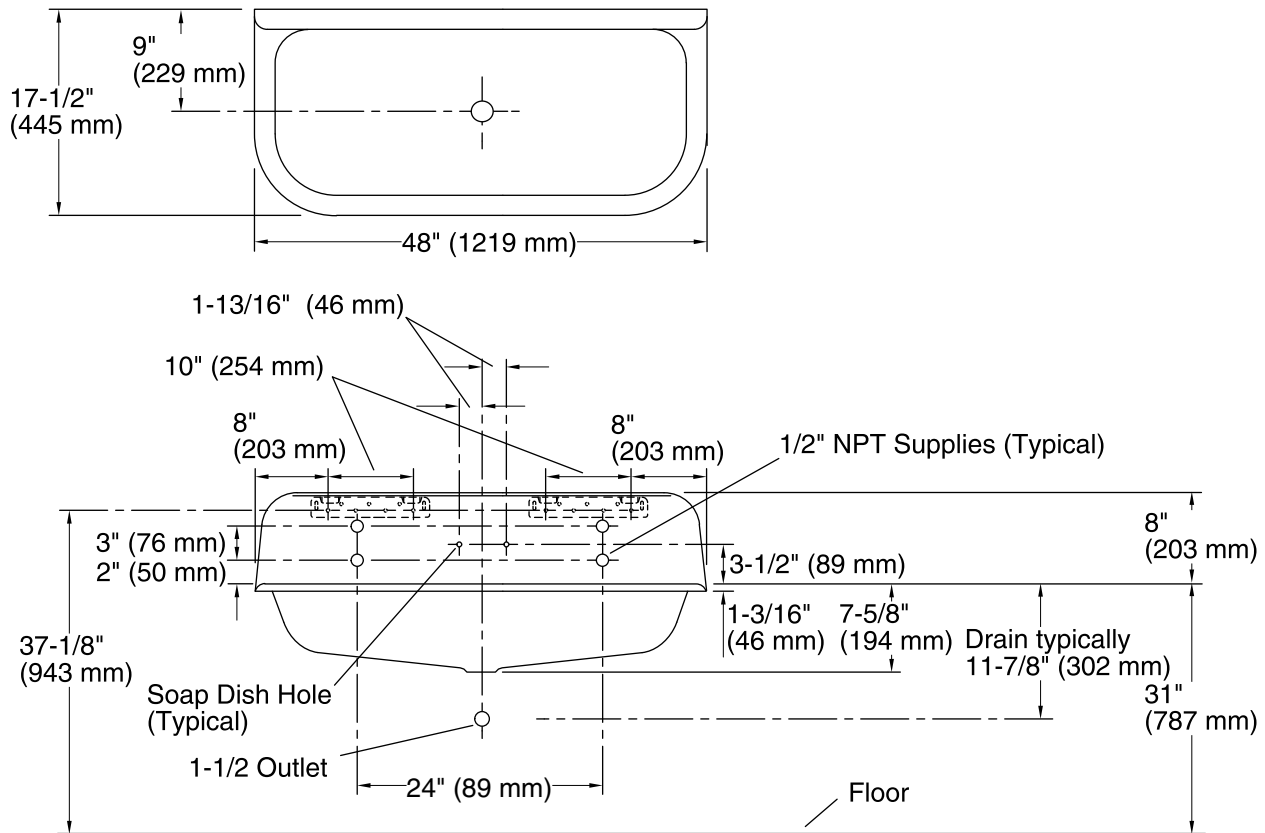

### Features

- Wall-mount.
- Trough-style basin.
- Without overflow.
- 48" (1220 mm) x 17-1/2" (445 mm) x 15-5/8" (397 mm)

## Technical Information

All product dimensions are nominal.

Bowl configuration:	Single
Installation:	Top-mount
Bowl area (Only):	Length: 44" (1118 mm) Width: 14" (356 mm) Water depth: 7" (178 mm)
Number of deck holes:	4
Faucet hole(s):	1-1/2" (38 mm)
Soap/Lotion hole:	5/16" (8 mm)
Drain hole:	2-1/8" (54 mm)