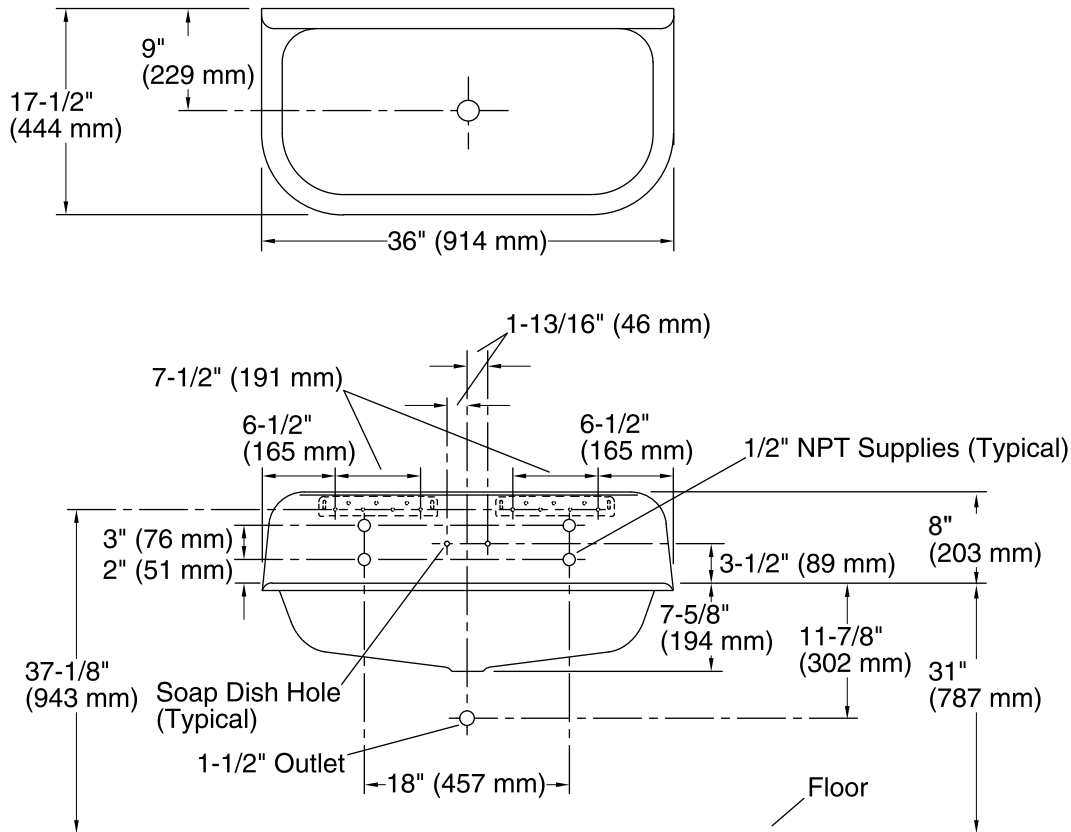

Features

- Wall-mount.
- Trough-style basin.
- Without overflow.
- 36" (914 mm) x 17-1/2" (445 mm) x 15-5/8" (397 mm)

Material

- KOHLER® enameled cast iron.
- Strainer not included.

Recommended Accessories

	0	White
--	---	-------

Technical Information

All product dimensions are nominal.

- Bowl configuration: Single
Installation: Top-mount
Bowl area (Only): Length: 32" (813 mm)
Width: 14" (356 mm)
Water depth: 7" (178 mm)
Number of deck holes: 4
Faucet hole(s): 1-1/2" (38 mm)
Soap/Lotion hole: 5/16" (8 mm)
Drain hole: 2-1/8" (54 mm)