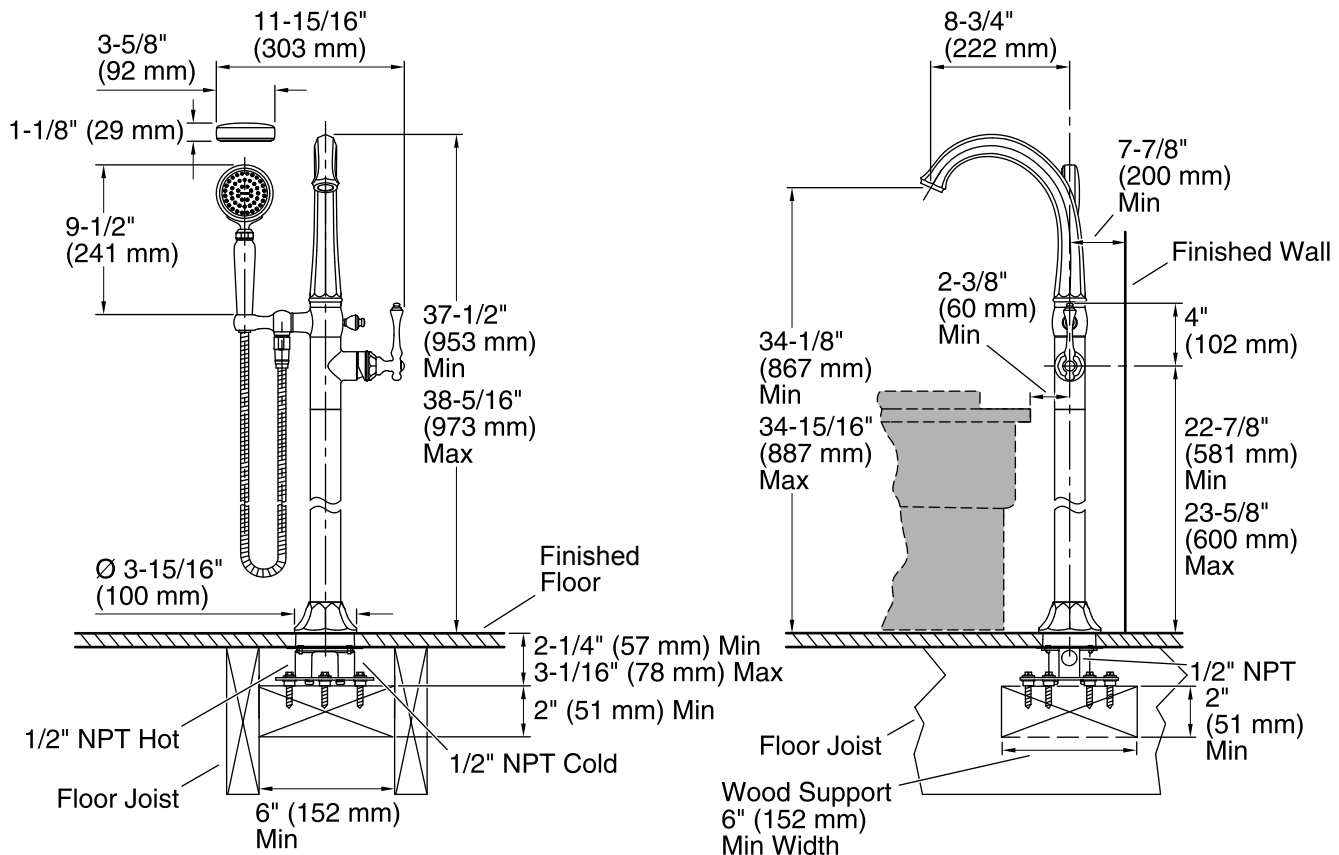

### Technical Information

All product dimensions are nominal.

Valve body: Composite  
Spout reach: 8-13/16" (224 mm)