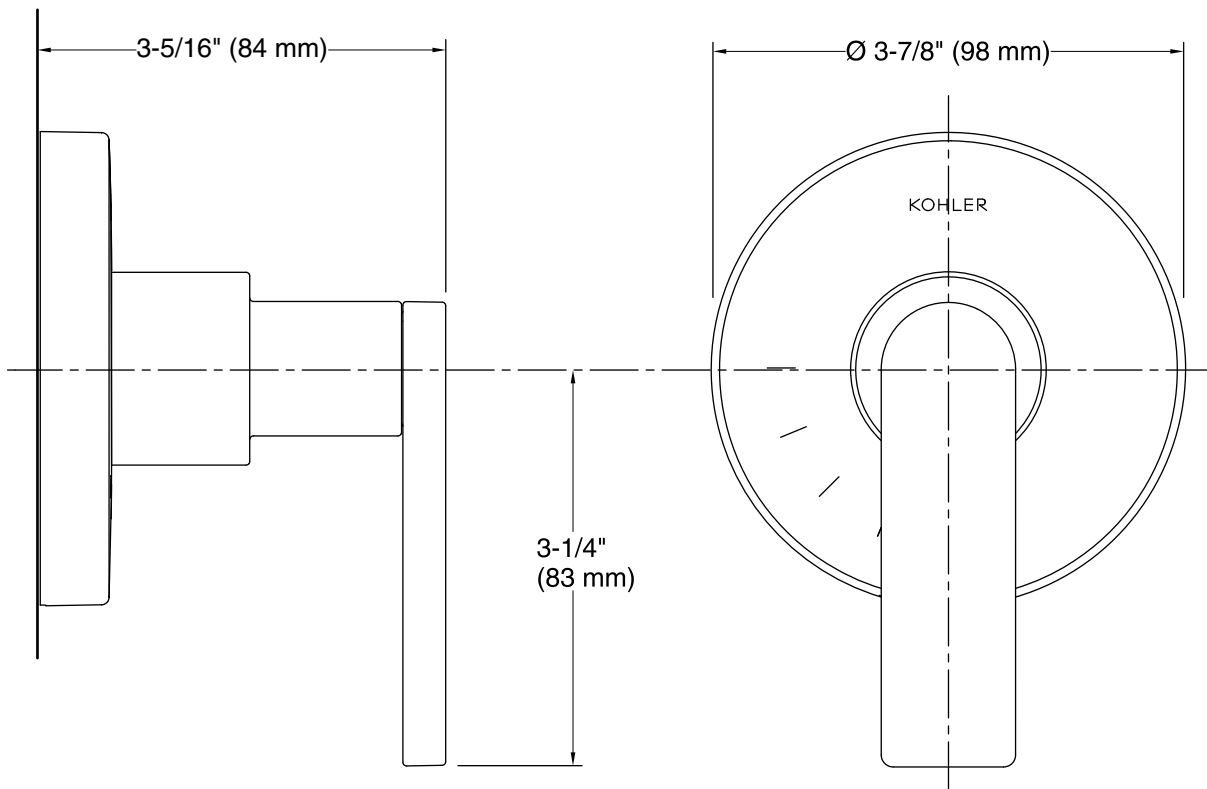

### Technical Information

All product dimensions are nominal.

Valve body: Cast Brass