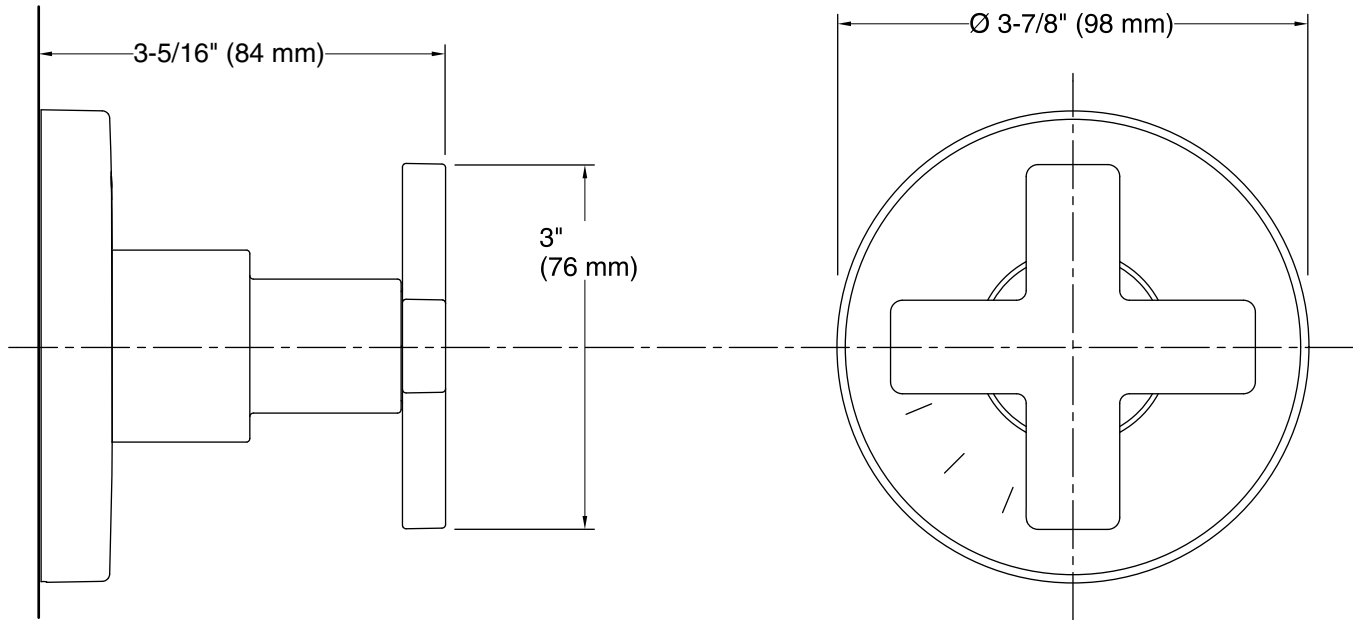

Technical Information

All product dimensions are nominal.

Valve body: Cast Brass

Notes

Install this product according to the installation guide.

ADA compliant when installed to the specific requirements of these regulations.