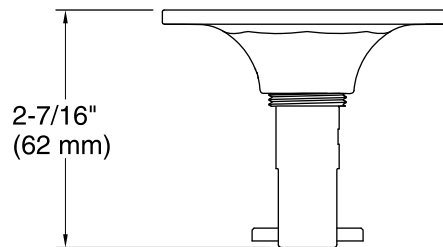

Features

- Handle designed to complement contemporary bathroom decor.
- Designed specifically for use with any PureFlo rough drain (sold separately).
- Trim can be easily removed when the design or finish needs updating
- Smooth, rotary turn operation.
- Includes handle, stopper, decorative flange with flange nut, overflow escutcheon, and alignment tool.
- Not required for pressure testing the rough drain.

Material

- Durable metal construction.
- KOHLER finishes resist corrosion and tarnishing.

Required Accessories

K-37380 30" Rough-in Cable Bath Drain

or

K-37383 30" Rough-in Cable Bath Drain

Codes/Standards

ASME A112.18.2/CSA B125.2

Technical Information

All product dimensions are nominal.

Notes

Install this product according to the installation guide.