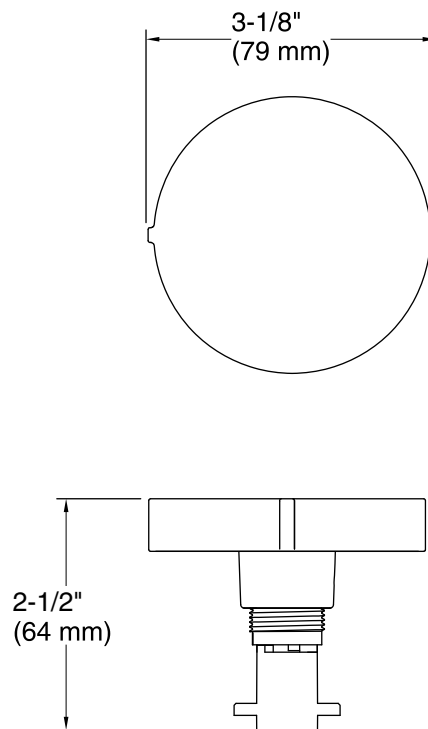

Features

- Handle designed to complement contemporary bathroom decor.
- Designed specifically for use with any PureFlo rough drain (sold separately).
- Trim can be easily removed when the design or finish needs updating
- Smooth, rotary turn operation.
- Includes handle, stopper, decorative flange with flange nut, overflow escutcheon, and alignment tool.
- Not required for pressure testing the rough drain.

Material

- Durable metal construction.
- KOHLER finishes resist corrosion and tarnishing.

Required Accessories

K-37380 30" Rough-in Cable Bath Drain

or

K-37383 30" Rough-in Cable Bath Drain

Codes/Standards

ASME A112.18.2/CSA B125.2

Technical Information

All product dimensions are nominal.

Notes

Install this product according to the installation guide.