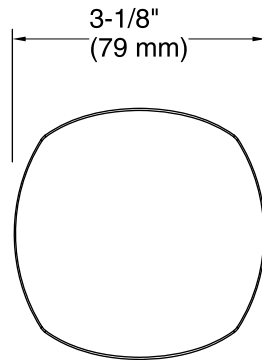

Technical Information

All product dimensions are nominal.

Notes

Install this product according to the installation guide.