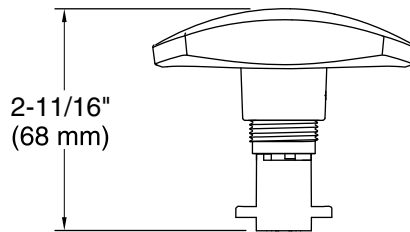

Technical Information

All product dimensions are nominal.

Notes

Install this product according to the installation guide.