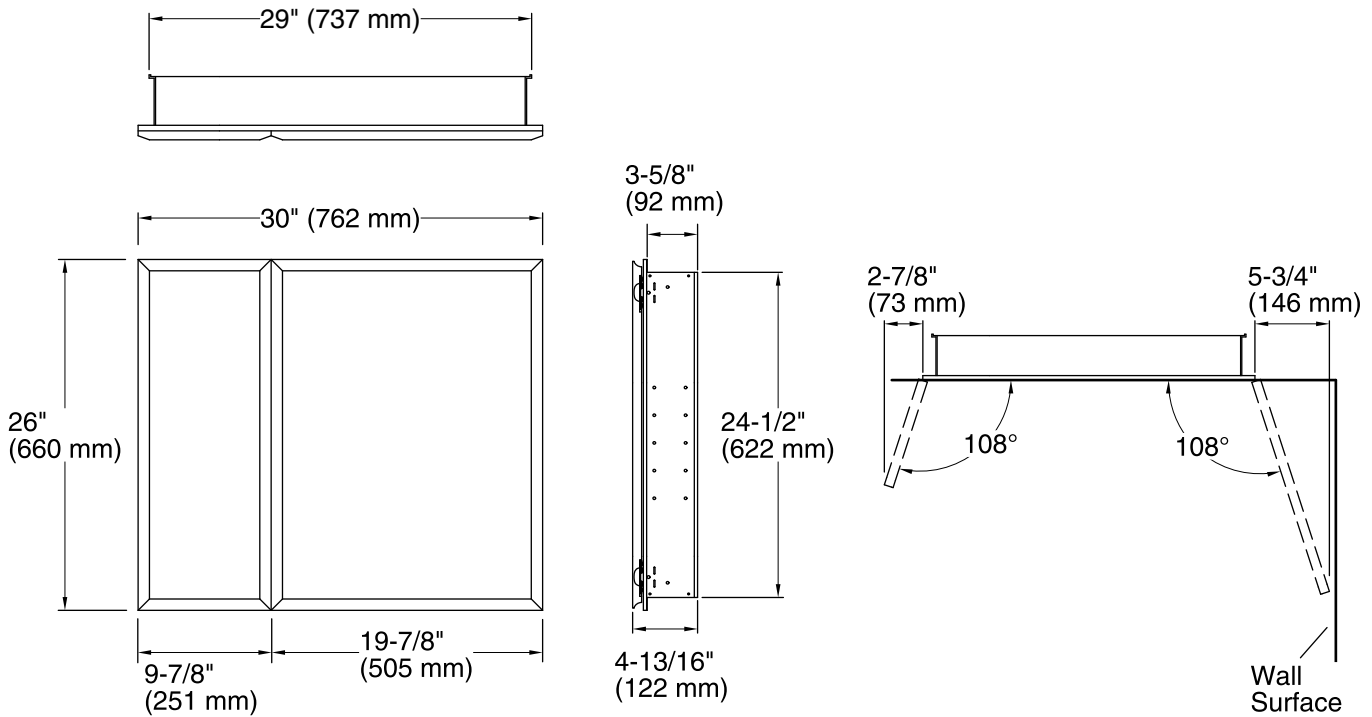

Technical Information

All product dimensions are nominal.

Notes

Install this product according to the installation guide.

When determining the height of the medicine cabinet, ensure the mirrored door will clear all obstacles (such as a faucet). A minimum distance of 2" (51 mm) is required.

Secure the screws (provided) to a stud to avoid possible property and product damage. If this is not possible, anchors (not provided) must be inserted before installing the screws.

This cabinet is designed for either right or left door swing. Check for obstructions.