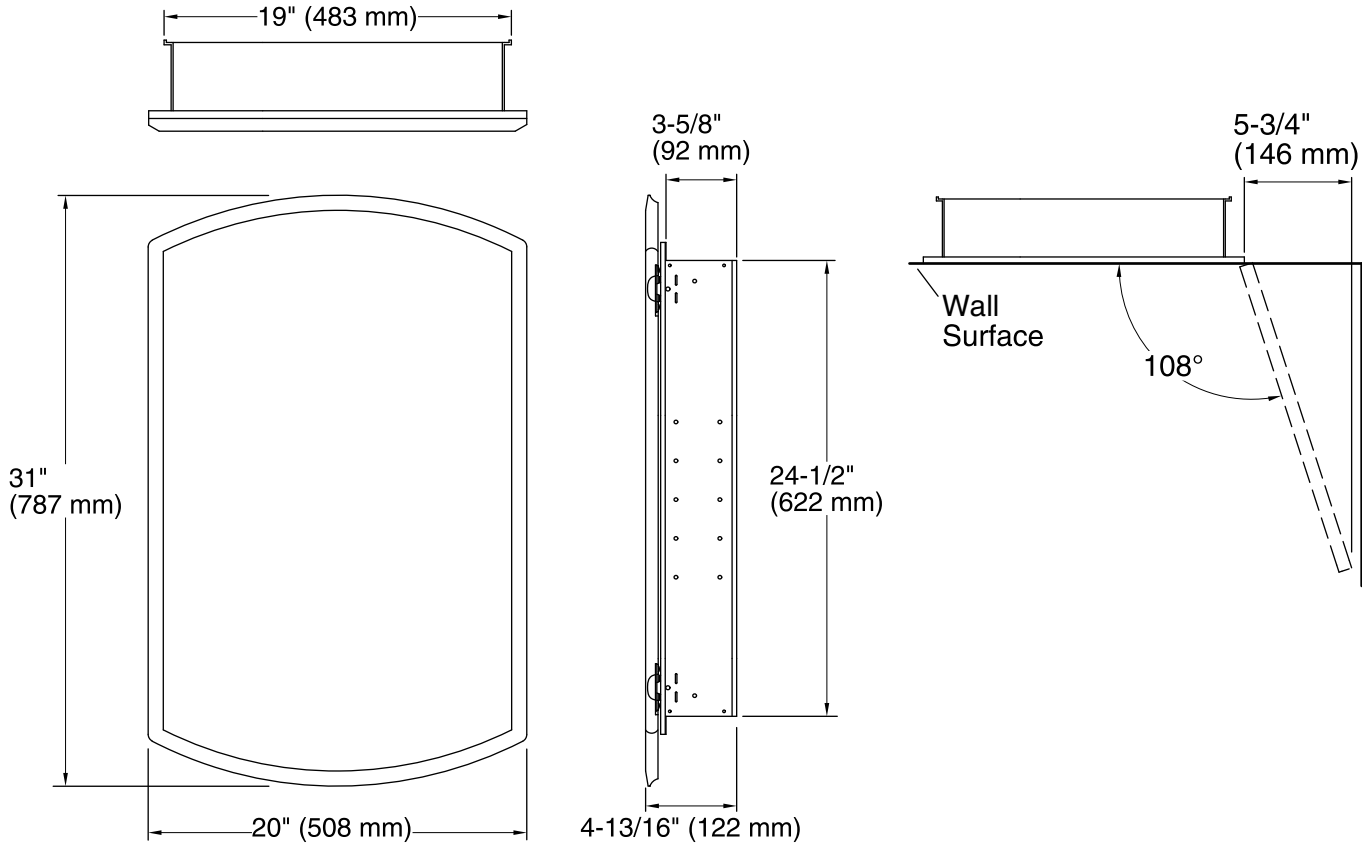

Mirrored Cabinet K-CB-CLC2031BAN

Features

- Full-overlay beveled mirror.
- Mirrors on back of door and interior back of cabinet.
- Two adjustable tempered glass shelves.
- Can be installed with left- or right-hand swing.
- Includes mounting hardware for surface or recessed installation.
- Includes side mirror kit for surface installation.
- Coordinates with other products in the Bancroft collection.

See website for detailed warranty information.

Technical Information

All product dimensions are nominal.

Notes

Install this product according to the installation guide.

When determining the height of the medicine cabinet, ensure the mirrored door will clear all obstacles (such as a faucet). A minimum distance of 2" (51 mm) is required.