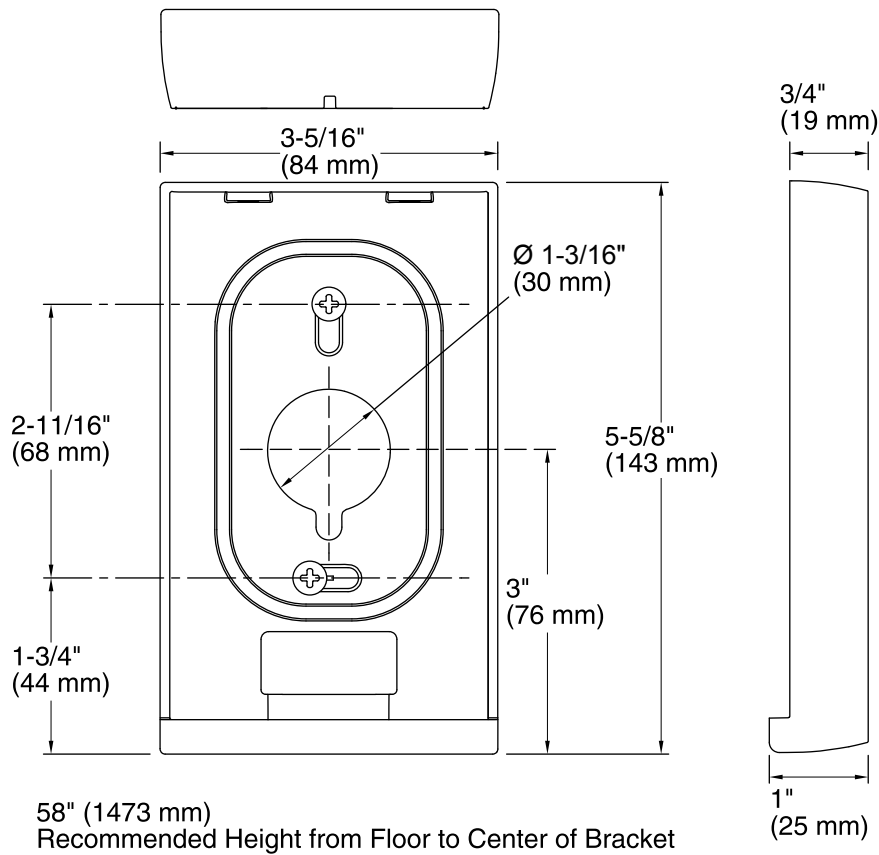

Features

- For surface mounting DTV+ Digital Interface.
- Available in range of finishes to coordinate with other shower fittings and bathroom aesthetics.

Material

- All metal construction.

Installation

- Surface mount installation on finished wall surface.

Required Accessories

K-99693 Digital Interface

Loose component/s: UI removal tool.

Codes/Standards

None Applicable

See website for detailed warranty information.

Available Color/Finishes

Color tiles intended for reference only.

Color	Code	Description
	CP	Polished Chrome
	SN	Vibrant® Polished Nickel
	BN	Vibrant® Brushed Nickel
	BL	Matte Black

Technical Information

All product dimensions are nominal.

Notes

Install this product according to the installation guide.