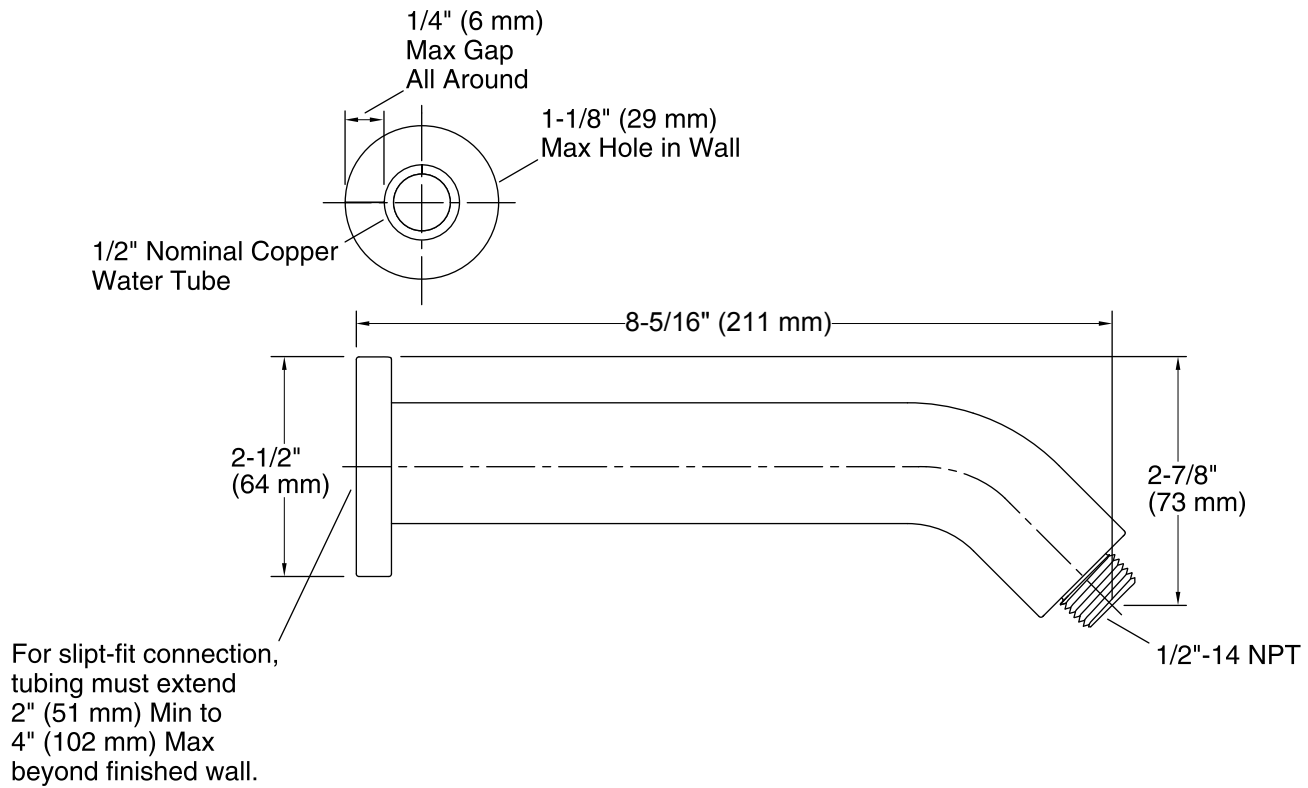

Features

- Slip-fit connection
- Fluid design lines for ease of cleaning.
- For use with KOHLER showerheads (sold separately).

Material

- Metal construction

Codes/Standards

ASME A112.18.1/CSA B125.1

KOHLER® Faucet Lifetime Limited Warranty

Technical Information

All product dimensions are nominal.

Notes

Install this product according to the installation guide.

Product installs using a slip-fit connection to a 1/2" nominal copper tubing.