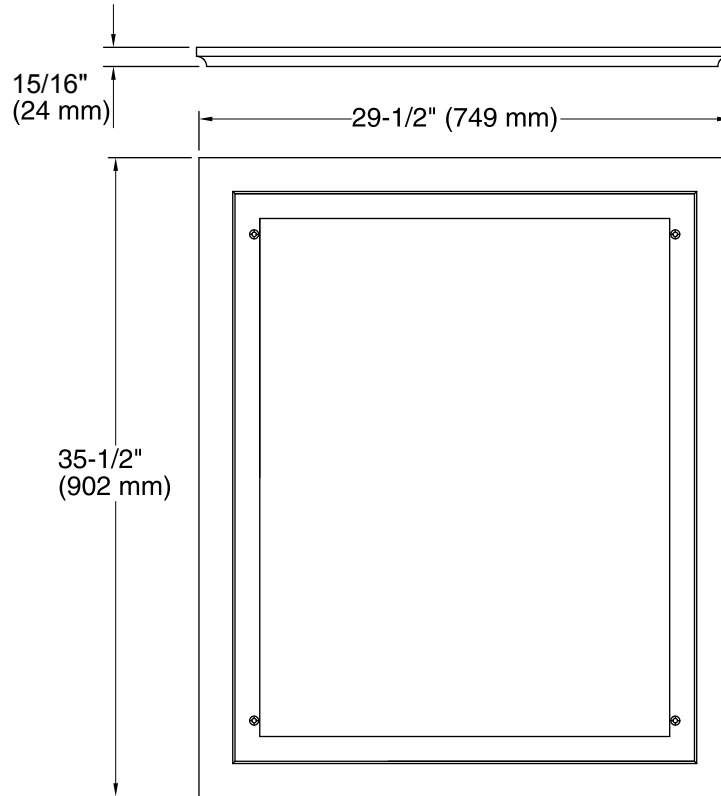

Features

- Designed to fit K-99006-NA and K-99007-NA Verdera medicine cabinets (sold separately).
- Coordinates with Popin™ and Marabou™ vanities for a matched ensemble.
- Catalyzed conversion varnish provides a durable moisture-resistant finish.
- Mounts directly to wall for easy installation.

Technical Information

All product dimensions are nominal.

Notes

Install this product according to the installation guide.