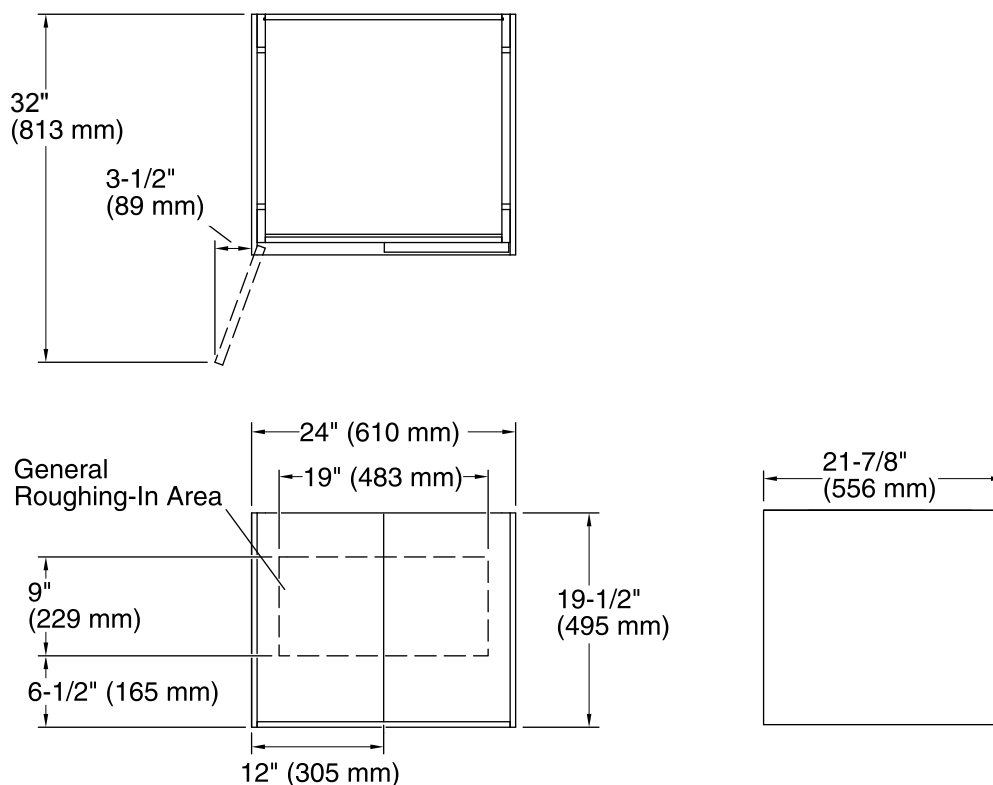

Color	Code	Description
	1WA	Linen White
	1WN	Corduroy Teak
	1WM	Walnut Flax
	1WJ	Jersey Oak
	1WL	Laurentil Silk
	1WK	Satin Oak
	1WP	Ebony Velour

Technical Information

All product dimensions are nominal.