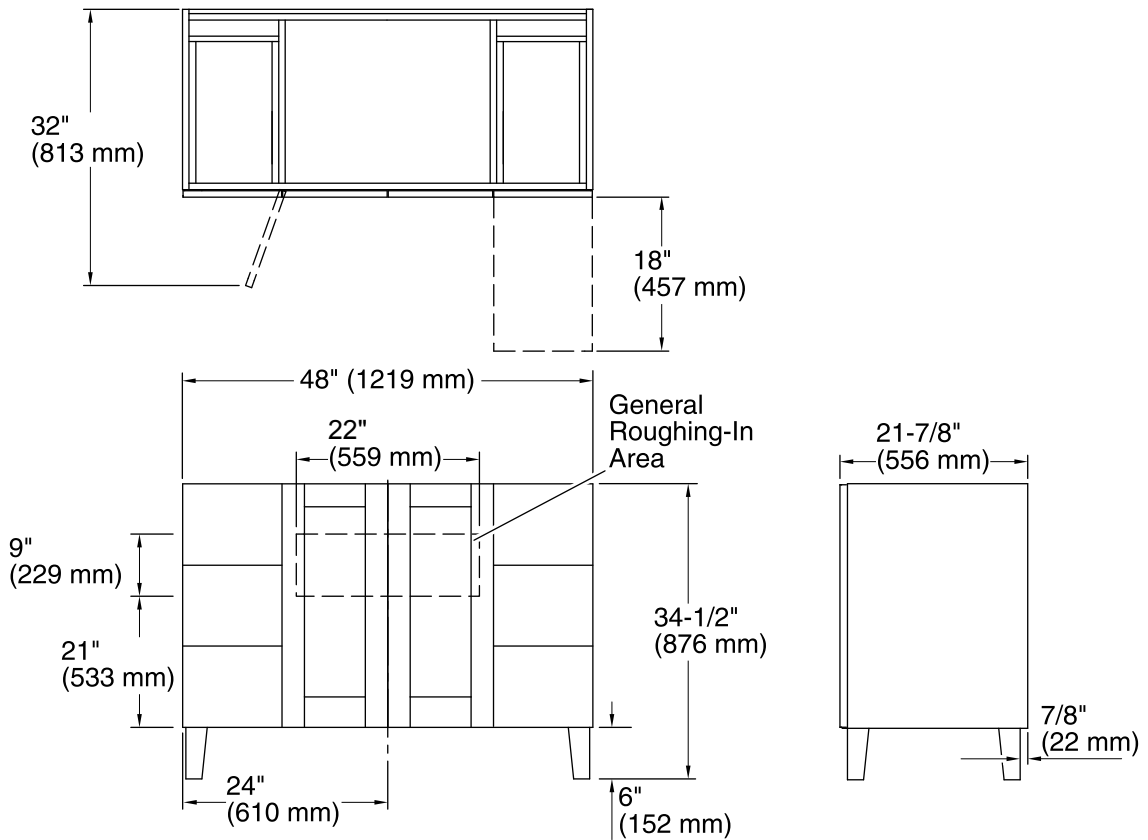

Technical Information

All product dimensions are nominal.

Vanity type: Standard

Notes

Install this product according to the installation guide.

Decorative cabinet hardware is not supplied. Refer to the KOHLER bath accessories line for recommended cabinet hardware to complement your vanity.

Select the type of fastener based upon the wall material. Two 250 lb (113.4 kg) minimum load bearing fasteners are recommended.