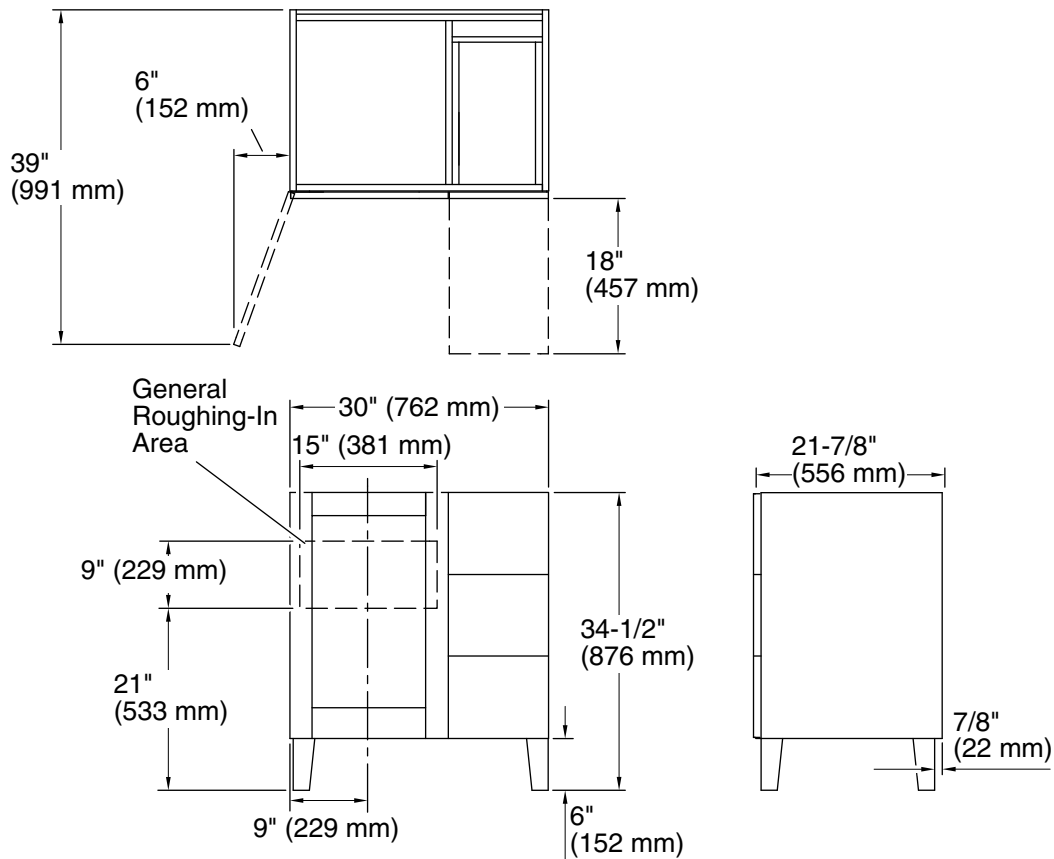

## Technical Information

All product dimensions are nominal.

Vanity type: Standard