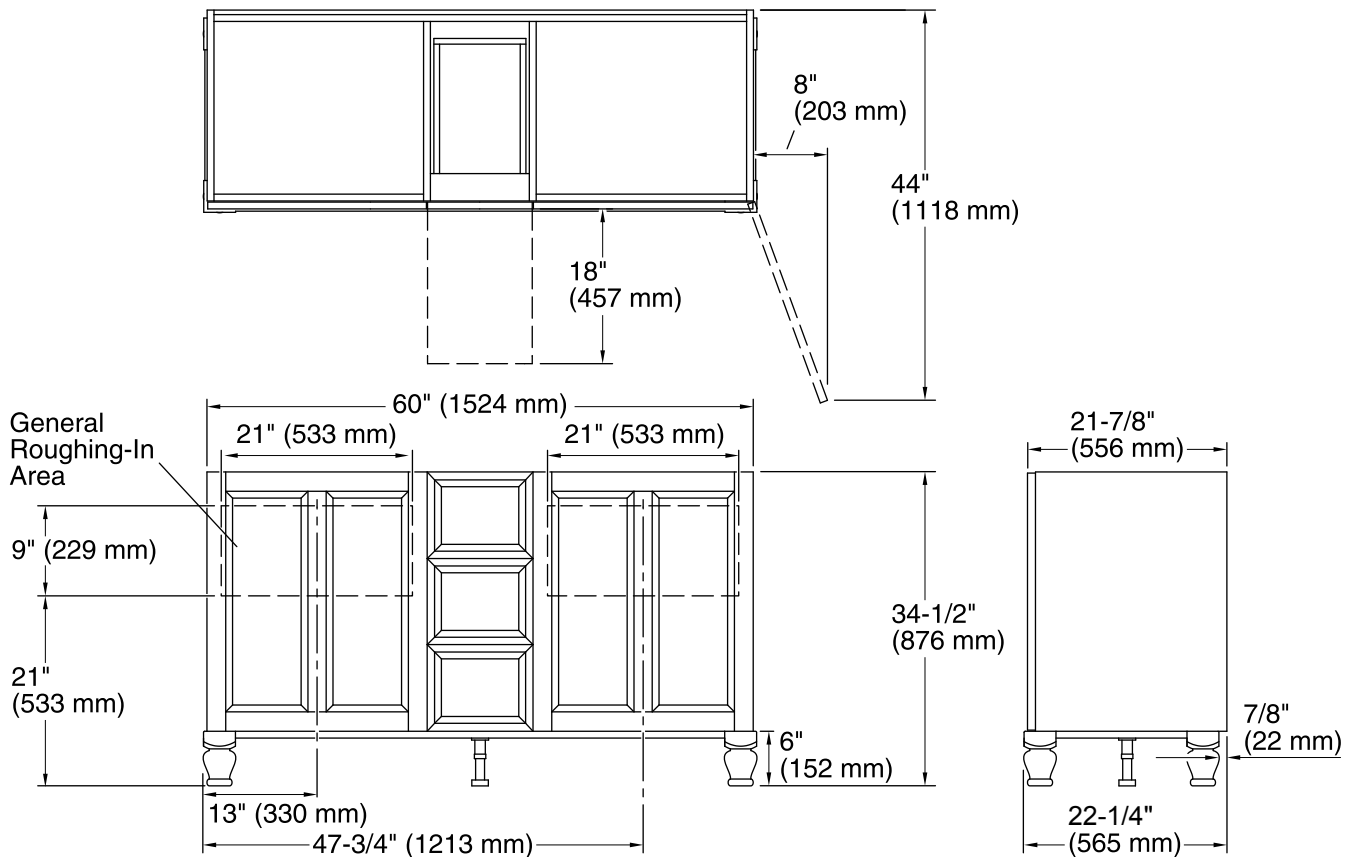

Color	Code	Description
	1WA	Linen White
	1WF	Khaki White Oak
	1WD	Ramie Walnut
	1WG	Cherry Tweed
	1WB	Claret Suede
	1WH	Woolen Oak
	1WC	Felt Grey
	1WE	Terry Walnut

Technical Information

All product dimensions are nominal.