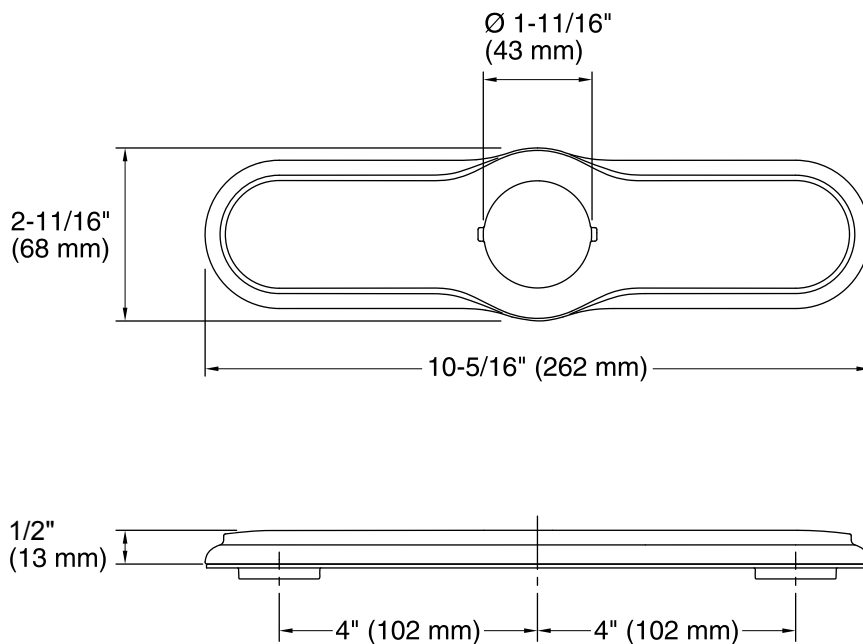

Color	Code	Description
	CP	Polished Chrome
	SN	Vibrant® Polished Nickel
	VS	Vibrant® Stainless
	2BZ	Oil-Rubbed Bronze

Technical Information

All product dimensions are nominal.